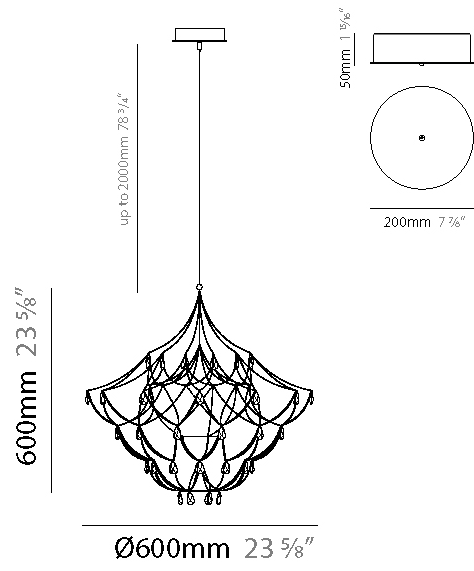

CRYSTAL GALAXY SUSPENSION

D101394-

base number   LED Dimming   Color Temperature   Finish Options

1. To build a product code in our configurator select the specify button on the base model # product page
2. To build a manual product code on this datasheet choose from the options listed below in blue font and add the suffix to the base model #

GENERAL

Series: Crystal Galaxy
Brand: Quasar
Division: Design
Mounting Type: Suspension
Mounting Location: Ceiling
Subcategory: Ambient

PHYSICAL

Shape: Abstract
Diameter (mm): 600
Diameter (in): 23 5/8
Height (mm): 600
Height (in): 23 5/8
Max. Overall Height (mm): 2000
Max. Overall Height (in): 78 3/4
Light Distribution: Omnidirectional
Fixture Finish: [NIC / BRA / BBR](#)
Fixture Material: Metal
Upon Request: Custom Sizes

ELECTRICAL

Number of Lamps: 48 + 1
Lamp Type: LED Retrofit
Input Wattage (W): 22.84
Bulb Included: Bulb Included
Max. Wattage Per Lamp (W): 0.33 + 7
Lamp Base: E10 + GU10
Dimming: [0-10V Dimming / Phase Dimming (120Vac Only)](#)
Driver Included: Yes
Driver Location: Integrated
Driver Type: Constant Voltage - Universal
Driver Class: Class 2
Input Voltage (V): 120 - 277
Output Voltage (V): 12
Lamp Voltage (V): 12

LED

Color Temperature (°K): [2600 / 3000 / 3500](#)
CRI: >90 CRI
Lamp Life (hrs): 50000

OPTICAL

RATINGS AND CERTIFICATIONS

Certified By: Certified for North American Standards
IP rating: IP20

PROJECT
TYPE
SPECIFIER
QUANTITY
DATE