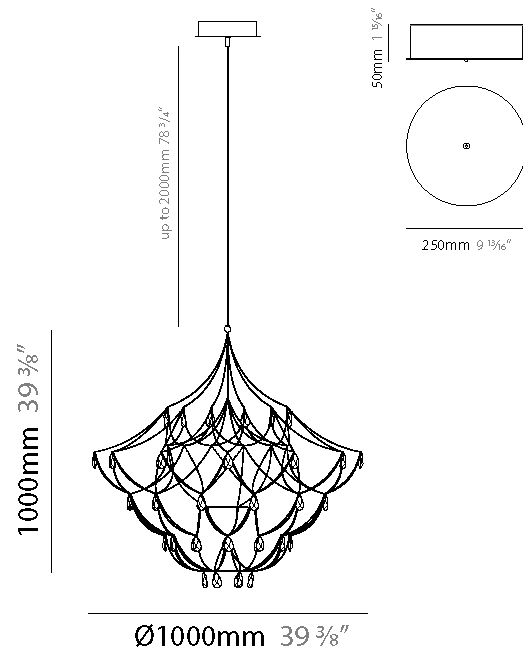

PROJECT	
TYPE	
SPECIFIER	
QUANTITY	
DATE	

CRYSTAL GALAXY SUSPENSION

D101398-

base number	LED Dimming	Color Temperature	Finish Options

1. To build a product code in our configurator select the specify button on the base model # product page
2. To build a manual product code on this datasheet choose from the options listed below in blue font and add the suffix to the base model #

GENERAL

Series: Crystal Galaxy
Brand: Quasar
Division: Design
Mounting Type: Suspension
Mounting Location: Ceiling
Subcategory: Ambient

PHYSICAL

Shape: Abstract
Diameter (mm): 1000
Diameter (in): 39 3/8"
Height (mm): 1000
Height (in): 39 3/8"
Max. Overall Height (mm): 2000
Max. Overall Height (in): 78 3/4"
Light Distribution: Omnidirectional
Fixture Finish: NIC / BRA / BBR
Fixture Material: Metal
Upon Request: Custom Sizes

ELECTRICAL

Number of Lamps: 75 + 1
Lamp Type: LED Retrofit
Input Wattage (W): 31.75
Bulb Included: Bulb Included
Max. Wattage Per Lamp (W): 0.33 + 7
Lamp Base: E10 + GU10
Dimming: 0-10V Dimming / Phase Dimming (120Vac Only)
Driver Included: Yes
Driver Location: Integrated
Driver Type: Constant Voltage - Universal
Driver Class: Class 2
Input Voltage (V): 120 - 277
Output Voltage (V): 12
Lamp Voltage (V): 12

LED

Color Temperature (*K): 2600 / 3000 / 3500
CRI: >90 CRI
Lamp Life (hrs): 50000

OPTICAL

RATINGS AND CERTIFICATIONS

Certified By: Certified for North American Standards
IP rating: IP20