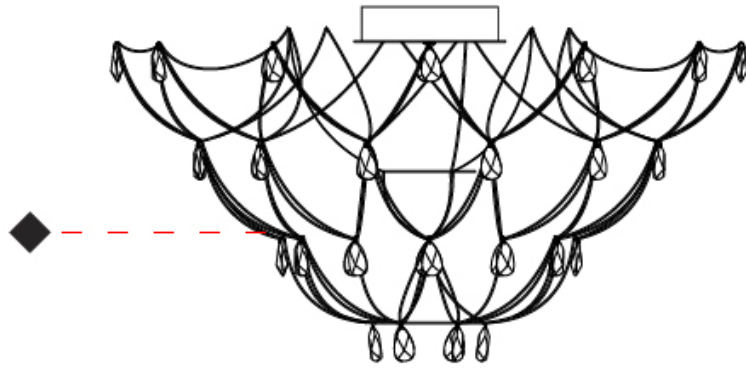

CRYSTAL GALAXY SURFACE

D102029-

PROJECT

TYPE

SPECIFIER

QUANTITY

DATE

D