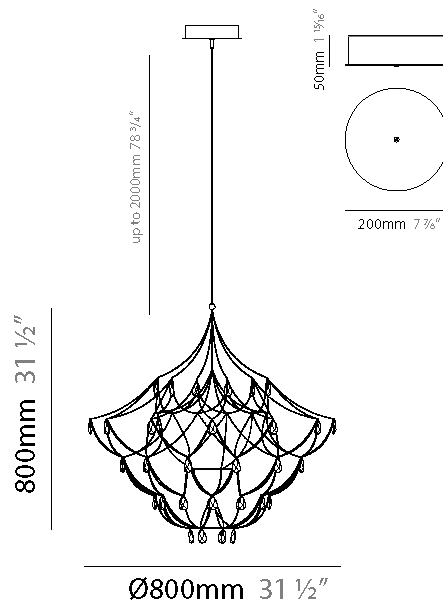

CRYSTAL GALAXY SUSPENSION

D101390-

base number   LED Dimming   Color Temperature   Finish Options

1. To build a product code in our configurator select the specify button on the base model # product page
2. To build a manual product code on this datasheet choose from the options listed below in blue font and add the suffix to the base model #

GENERAL

Series: Crystal Galaxy
Brand: Quasar
Division: Design
Mounting Type: Suspension
Mounting Location: Ceiling
Subcategory: Ambient

PHYSICAL

Shape: Abstract
Diameter (mm): 800
Diameter (in): 31 1/2
Height (mm): 800
Height (in): 31 1/2
Max. Overall Height (mm): 2000
Max. Overall Height (in): 78 3/4
Light Distribution: Omnidirectional
Diffuser: Asfour Crystals
[Fixture Finish: NIC / BRA / BBR](#)
Fixture Material: Metal
Upon Request: Custom Sizes

ELECTRICAL

Number of Lamps: 60 + 1
Lamp Type: LED Retrofit
Input Wattage (W): 26.8
Bulb Included: Bulb Included
Max. Wattage Per Lamp (W): 0.33 + 7
Lamp Base: E10 + GU10
[Dimming: 0-10V Dimming / Phase Dimming (120Vac Only)](#)
Driver Included: Yes
Driver Location: Integrated
Driver Type: Constant Voltage - Universal
Driver Class: Class 2
Input Voltage (V): 120 - 277
Output Voltage (V): 12
Lamp Voltage (V): 12

LED

[Color Temperature (°K): 2600 / 3000 / 3500](#)
CRI: >90 CRI
Lamp Life (hrs): 50000

OPTICAL

RATINGS AND CERTIFICATIONS

Certified By: Certified for North American Standards
IP rating: IP20

PROJECT
TYPE
SPECIFIER
QUANTITY
DATE